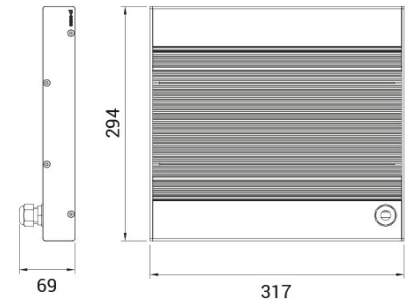

## ERGO DS

Anodized aluminum body and die-cast end caps. CRI>90. IP65 indoor.

| CODE       |  | FLUX    | SIZE       | CERTIFICATIONS  |
|------------|---|---------|------------|---|
| 02DS86K465 | 86W 4000K   | 10439lm | 317x294x69 |    |

### Optics

Polycarbonate lens, wide diffused symmetrical distribution.