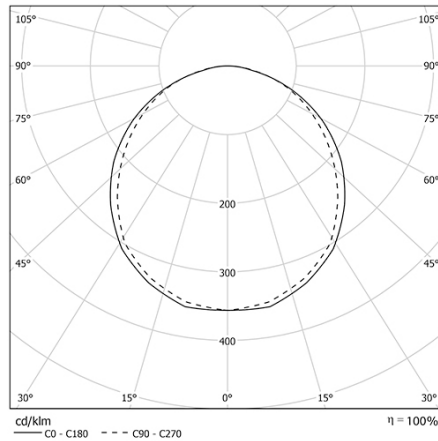

## ERGO DS

Anodized aluminum body and die-cast end caps. CRI>90. IP65 indoor.

| CODE       |  | FLUX    | SIZE       | CERTIFICATIONS  |
|------------|---|---------|------------|---|
| 02DS86K465 | 86W 4000K   | 10439lm | 317x294x69 |    |

### Optics

Polycarbonate lens, wide diffused symmetrical distribution.